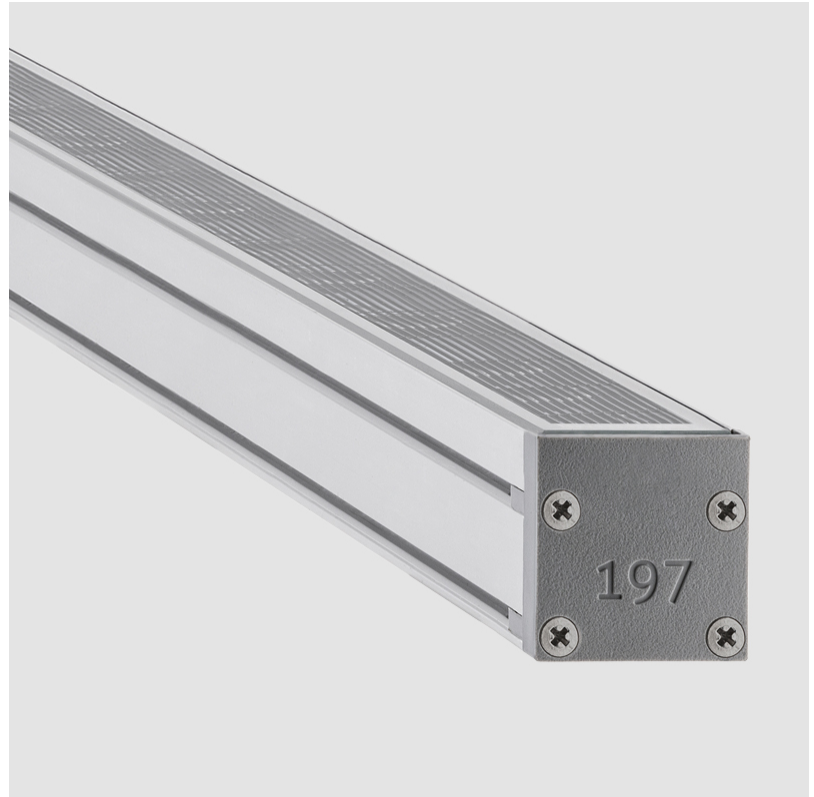

SLASH 30 RECESSED

E12I0061- _____ - _____
base number   Color   Lens
                         Temperature   Options

1. To build a product code in our configurator select the specify button on the base model # product page
2. To build a manual product code on this datasheet choose from the options listed below in blue font and add the suffix to the base model #

GENERAL

Series: Slash 30
Brand: Unonovesette
Division: Exterior
Mounting Type: Recessed
Mounting Location: In-Ground
Subcategory: Wallwash

PHYSICAL

Shape: Rectangle
Length (mm): 853
Length (in): 33 3/16
Width (mm): 30
Width (in): 1 3/16
Height (mm): 53.5
Height (in): 2 1/8
Light Distribution: Adjustable / Direct
Diffuser: Extra clear tempered 6mm
Fixture Finish: ANA
Fixture Material: Extruded Aluminum
Cable Details: IP68 30cm Cable with Easy Lock system

ELECTRICAL

Lamp Type: LED
Input Wattage (W): 25.43
Total Output Wattage (W): 19.87
Dimming: Non-Dimmable
Driver Included: No
Driver Location: Remote
Driver Type: Constant Voltage - Universal
Driver Class: Class 2
Input Voltage (V): 120 - 277
Output Voltage (V): 24
Upon Request: Phase Dimming (120Vac only) / 0-10V Dimming

LED

Color Temperature (°K): 2200 / 2700 / 3000 / 4000
Max. Delivered Lumen (lm): 1170 (3000K)
CRI: >90 CRI
Lamp Life (hrs): 100000

OPTICAL

Optic°: 12 / 21 / 31 / 46 / 13x36
Adjustability: Tilt ±20°

RATINGS AND CERTIFICATIONS

Certified By: Certified for North American Standards
IP rating: IP67
IK Rating: IK06