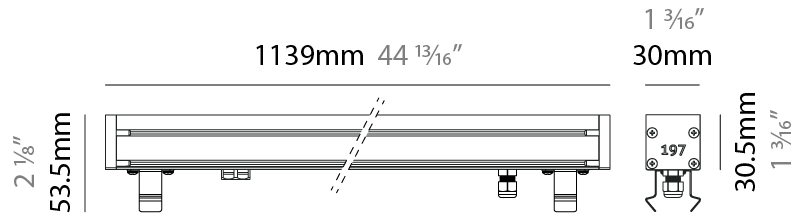

SLASH 30 RECESSED

E12I0055-

base number   Color   Lens
Temperature   Options

1. To build a product code in our configurator select the specify button on the base model # product page
2. To build a manual product code on this datasheet choose from the options listed below in blue font and add the suffix to the base model #

GENERAL

Series: Slash 30
Brand: Unonovesette
Division: Exterior
Mounting Type: Recessed
Mounting Location: In-Ground
Subcategory: Wallwash

PHYSICAL

Shape: Rectangle
Length (mm): 1139
Length (in): 44 ¹³/₁₆
Width (mm): 30
Width (in): 1 ³/₁₆
Height (mm): 53.5
Height (in): 2 ¹/₈
Light Distribution: Adjustable / Direct
Diffuser: Extra clear tempered 6mm
Fixture Finish: ANA
Fixture Material: Extruded Aluminum
Cable Details: IP68 30cm Cable with Easy Lock system

ELECTRICAL

Lamp Type: LED
Input Wattage (W): 64
Total Output Wattage (W): 50
Dimming: Non-Dimmable
Driver Included: No
Driver Location: Remote
Driver Type: Constant Voltage - Universal
Driver Class: Class 2
Input Voltage (V): 120 - 277
Output Voltage (V): 24
Upon Request: Phase Dimming (120Vac only) / 0-10V Dimming

LED

Color Temperature (°K): 2200 / 2700 / 3000 / 4000
Max. Delivered Lumen (lm): 4560 (3000K)
CRI: >90 CRI
Lamp Life (hrs): 100000

OPTICAL

Optic°: 12 / 21 / 31 / 46 / 13x36
Adjustability: Tilt ±20°

RATINGS AND CERTIFICATIONS

Certified By: Certified for North American Standards
IP rating: IP67
IK Rating: IK06