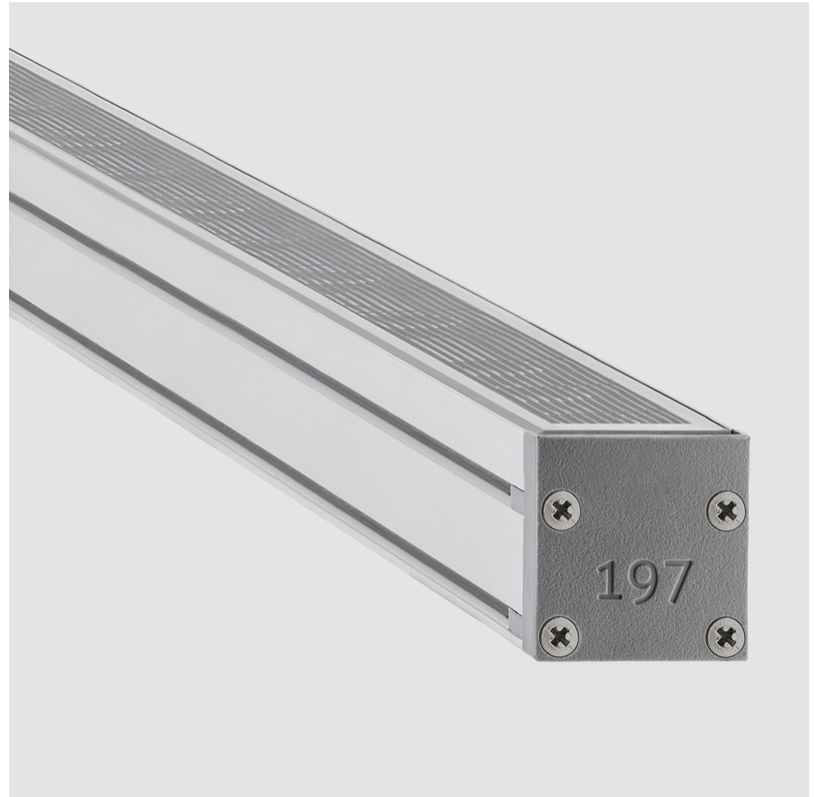

SLASH 30 RECESSED

E12I0062- _____ - _____
base number   Color   Lens
                         Temperature   Options

1. To build a product code in our configurator select the specify button on the base model # product page
2. To build a manual product code on this datasheet choose from the options listed below in blue font and add the suffix to the base model #

GENERAL

Series: Slash 30
Brand: Unonovesette
Division: Exterior
Mounting Type: Recessed
Mounting Location: In-Ground
Subcategory: Wallwash

PHYSICAL

Shape: Rectangle
Length (mm): 1139
Length (in): 44 ¹³/₁₆"
Width (mm): 30
Width (in): 1 ³/₁₆"
Height (mm): 53.5
Height (in): 2 ¹/₈"
Light Distribution: Adjustable / Direct
Diffuser: Extra clear tempered 6mm
Fixture Finish: ANA
Fixture Material: Extruded Aluminum
Cable Details: IP68 30cm Cable with Easy Lock system

ELECTRICAL

Lamp Type: LED
Input Wattage (W): 16.71
Total Output Wattage (W): 13.05
Dimming: 1-10V Dimming
Driver Included: No
Driver Location: Remote
Driver Type: Constant Voltage - Universal
Driver Class: Class 2
Housing: ENCP9
Input Voltage (V): 120 - 277
Output Voltage (V): 24
Upon Request: Phase Dimming (120Vac only)

LED

Color Temperature (°K): 2200 / 2700 / 3000 / 4000
Max. Delivered Lumen (lm): 1260 (3000K)
CRI: >90 CRI
Lamp Life (hrs): 100000

OPTICAL

Optic°: 12 / 21 / 31 / 46 / 13x36
Adjustability: Tilt ±20°

RATINGS AND CERTIFICATIONS

Certified By: Certified for North American Standards
IP rating: IP67
IK Rating: IK06