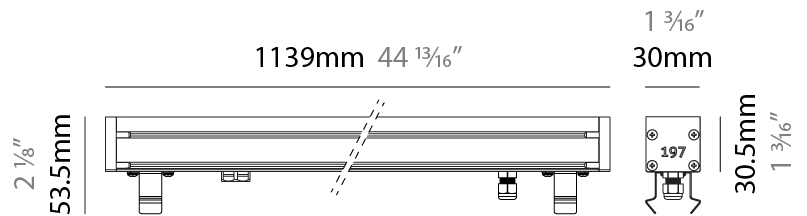

SLASH 30 RECESSED

E12I0062- _____ - _____
base number   Color   Lens
                         Temperature   Options

1. To build a product code in our configurator select the specify button on the base model # product page
2. To build a manual product code on this datasheet choose from the options listed below in blue font and add the suffix to the base model #

GENERAL

Series: Slash 30
Brand: Unonovesette
Division: Exterior
Mounting Type: Recessed
Mounting Location: In-Ground
Subcategory: Wallwash

PHYSICAL

Shape: Rectangle
Length (mm): 1139
Length (in): 44 ¹³/₁₆"
Width (mm): 30
Width (in): 1 ³/₁₆"
Height (mm): 53.5
Height (in): 2 ¹/₈"
Light Distribution: Adjustable / Direct
Diffuser: Extra clear tempered 6mm
Fixture Finish: ANA
Fixture Material: Extruded Aluminum
Cable Details: IP68 30cm Cable with Easy Lock system

ELECTRICAL

Lamp Type: LED
Input Wattage (W): 16.71
Total Output Wattage (W): 13.05
Dimming: 1-10V Dimming
Driver Included: No
Driver Location: Remote
Driver Type: Constant Voltage - Universal
Driver Class: Class 2
Housing: ENCP9
Input Voltage (V): 120 - 277
Output Voltage (V): 24
Upon Request: Phase Dimming (120Vac only)

LED

Color Temperature (°K): 2200 / 2700 / 3000 / 4000
Max. Delivered Lumen (lm): 1260 (3000K)
CRI: >90 CRI
Lamp Life (hrs): 100000

OPTICAL

Optic°: 12 / 21 / 31 / 46 / 13x36
Adjustability: Tilt ±20°

RATINGS AND CERTIFICATIONS

Certified By: Certified for North American Standards
IP rating: IP67
IK Rating: IK06