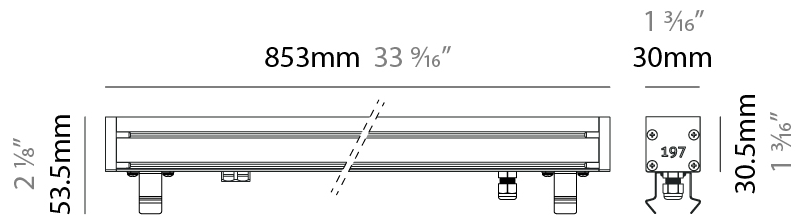

SLASH 30 RECESSED

E12I0060-

base number   Color   Lens
Temperature   Options

1. To build a product code in our configurator select the specify button on the base model # product page
2. To build a manual product code on this datasheet choose from the options listed below in blue font and add the suffix to the base model #

GENERAL

Series: Slash 30
Brand: Unonovesette
Division: Exterior
Mounting Type: Recessed
Mounting Location: In-Ground
Subcategory: Wallwash

PHYSICAL

Shape: Rectangle
Length (mm): 853
Length (in): 33 3/16
Width (mm): 30
Width (in): 1 3/16
Height (mm): 53.5
Height (in): 2 1/8
Light Distribution: Adjustable / Direct
Diffuser: Extra clear tempered 6mm
Fixture Finish: ANA
Fixture Material: Extruded Aluminum
Cable Details: IP68 30cm Cable with Easy Lock system

ELECTRICAL

Lamp Type: LED
Input Wattage (W): 12.53
Total Output Wattage (W): 9.79
Dimming: Non-Dimmable
Driver Included: No
Driver Location: Remote
Driver Type: Constant Voltage - Universal
Driver Class: Class 2
Input Voltage (V): 120 - 277
Output Voltage (V): 24
Upon Request: Phase Dimming (120Vac only) / 0-10V Dimming

LED

Color Temperature (°K): 2200 / 2700 / 3000 / 4000
Max. Delivered Lumen (lm): 945 (3000K)
CRI: >90 CRI
Lamp Life (hrs): 100000

OPTICAL

Optic°: 12 / 21 / 31 / 46 / 13x36
Adjustability: Tilt ±20°

RATINGS AND CERTIFICATIONS

Certified By: Certified for North American Standards
IP rating: IP67
IK Rating: IK06