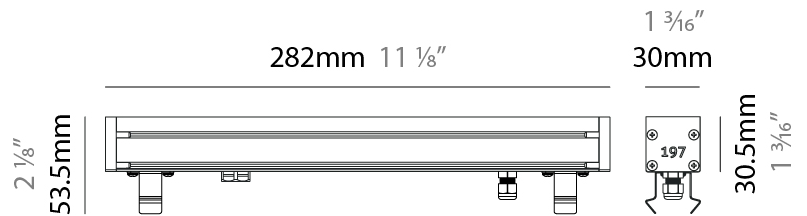

E1210049- -

base number   Color   Lens
Temperature   Options

1. To build a product code in our configurator select the specify button on the base model # product page
2. To build a manual product code on this datasheet choose from the options listed below in blue font and add the suffix to the base model #

GENERAL

Series: Slash 30
Brand: Unonovesette
Division: Exterior
Mounting Type: Recessed
Mounting Location: In-Ground
Subcategory: Wallwash

PHYSICAL

Shape: Rectangle
Length (mm): 282
Length (in): 11 1/8
Width (mm): 30
Width (in): 1 3/16
Height (mm): 53.5
Height (in): 2 1/8
Light Distribution: Adjustable / Direct
Weight (kg): 0.46
Weight (lbs): 1.014
Diffuser: Extra clear tempered 6mm
Fixture Finish: ANA
Fixture Material: Extruded Aluminum
Cable Details: IP68 30cm Cable with Easy Lock system

ELECTRICAL

Lamp Type: LED
Input Wattage (W): 16
Total Output Wattage (W): 12.5
Dimming: 0-10V Dimming
Driver Included: No
Driver Location: Remote
Driver Type: Constant Voltage - Universal
Driver Class: Class 2
Housing: ENCP9
Input Voltage (V): 120 - 277
Output Voltage (V): 24
Upon Request: Phase Dimming (120Vac only)

LED

Color Temperature (°K): 2200 / 2700 / 3000 / 4000
Max. Delivered Lumen (lm): 1140 (3000K)
CRI: >90 CRI
Lamp Life (hrs): 100000

OPTICAL

Optic°: 12 / 21 / 31 / 46 / 13x36
Adjustability: Tilt ±20°

RATINGS AND CERTIFICATIONS

Certified By: Certified for North American Standards
IP rating: IP67
IK Rating: IK06