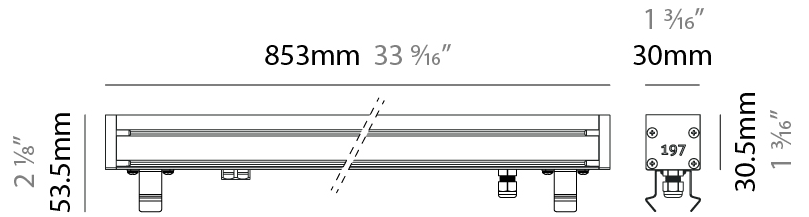

SLASH 30 RECESSED

E12I0052-

base number   Color   Lens
Temperature   Options

1. To build a product code in our configurator select the specify button on the base model # product page
2. To build a manual product code on this datasheet choose from the options listed below in blue font and add the suffix to the base model #

GENERAL

Series: Slash 30
Brand: Unonovesette
Division: Exterior
Mounting Type: Recessed
Mounting Location: In-Ground
Subcategory: Wallwash

PHYSICAL

Shape: Rectangle
Length (mm): 853
Length (in): 33 3/16
Width (mm): 30
Width (in): 1 3/16
Height (mm): 53.5
Height (in): 2 1/8
Light Distribution: Adjustable / Direct
Diffuser: Extra clear tempered 6mm
Fixture Finish: ANA
Fixture Material: Extruded Aluminum
Cable Details: IP68 30cm Cable with Easy Lock system

ELECTRICAL

Lamp Type: LED
Input Wattage (W): 22.92
Total Output Wattage (W): 17.91
Dimming: Non-Dimmable
Driver Included: No
Driver Location: Remote
Driver Type: Constant Voltage - Universal
Driver Class: Class 2
Input Voltage (V): 120 - 277
Output Voltage (V): 24
Upon Request: Phase Dimming (120Vac only) / 0-10V Dimming

LED

Color Temperature (°K): 2200 / 2700 / 3000 / 4000
Max. Delivered Lumen (lm): 1890 (3000K)
CRI: >90 CRI
Lamp Life (hrs): 100000

OPTICAL

Optic°: 12 / 21 / 31 / 46 / 13x36
Adjustability: Tilt ±20°

RATINGS AND CERTIFICATIONS

Certified By: Certified for North American Standards
IP rating: IP67
IK Rating: IK06