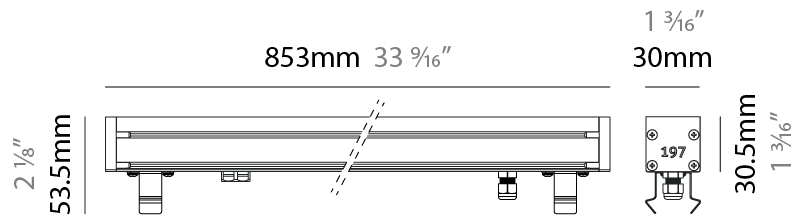

SLASH 30 RECESSED

E12I0061- _____ - _____
base number   Color   Lens
                         Temperature   Options

1. To build a product code in our configurator select the specify button on the base model # product page
2. To build a manual product code on this datasheet choose from the options listed below in blue font and add the suffix to the base model #

GENERAL

Series: Slash 30
Brand: Unonovesette
Division: Exterior
Mounting Type: Recessed
Mounting Location: In-Ground
Subcategory: Wallwash

PHYSICAL

Shape: Rectangle
Length (mm): 853
Length (in): 33 3/16
Width (mm): 30
Width (in): 1 3/16
Height (mm): 53.5
Height (in): 2 1/8
Light Distribution: Adjustable / Direct
Diffuser: Extra clear tempered 6mm
Fixture Finish: ANA
Fixture Material: Extruded Aluminum
Cable Details: IP68 30cm Cable with Easy Lock system

ELECTRICAL

Lamp Type: LED
Input Wattage (W): 25.43
Total Output Wattage (W): 19.87
Dimming: Non-Dimmable
Driver Included: No
Driver Location: Remote
Driver Type: Constant Voltage - Universal
Driver Class: Class 2
Input Voltage (V): 120 - 277
Output Voltage (V): 24
Upon Request: Phase Dimming (120Vac only) / 0-10V Dimming

LED

Color Temperature (°K): 2200 / 2700 / 3000 / 4000
Max. Delivered Lumen (lm): 1170 (3000K)
CRI: >90 CRI
Lamp Life (hrs): 100000

OPTICAL

Optic°: 12 / 21 / 31 / 46 / 13x36
Adjustability: Tilt ±20°

RATINGS AND CERTIFICATIONS

Certified By: Certified for North American Standards
IP rating: IP67
IK Rating: IK06