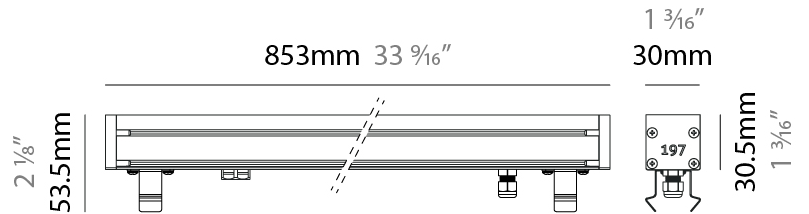

SLASH 30 RECESSED

E12I0053- _____ - _____
base number   Color   Lens
                         Temperature   Options

1. To build a product code in our configurator select the specify button on the base model # product page
2. To build a manual product code on this datasheet choose from the options listed below in blue font and add the suffix to the base model #

GENERAL

Series: Slash 30
Brand: Unonovesette
Division: Exterior
Mounting Type: Recessed
Mounting Location: In-Ground
Subcategory: Wallwash

PHYSICAL

Shape: Rectangle
Length (mm): 853
Length (in): 33 3/16
Width (mm): 30
Width (in): 1 3/16
Height (mm): 53.5
Height (in): 2 1/8
Light Distribution: Adjustable / Direct
Diffuser: Extra clear tempered 6mm
Fixture Finish: ANA
Fixture Material: Extruded Aluminum
Cable Details: IP68 30cm Cable with Easy Lock system

ELECTRICAL

Lamp Type: LED
Input Wattage (W): 48
Total Output Wattage (W): 37.5
Dimming: Non-Dimmable
Driver Included: No
Driver Location: Remote
Driver Type: Constant Voltage - Universal
Driver Class: Class 2
Input Voltage (V): 120 - 277
Output Voltage (V): 24
Upon Request: Phase Dimming (120Vac only) / 0-10V Dimming

LED

Color Temperature (°K): 2200 / 2700 / 3000 / 4000
Max. Delivered Lumen (lm): 3420 (3000K)
CRI: >90 CRI
Lamp Life (hrs): 100000

OPTICAL

Optic°: 12 / 21 / 31 / 46 / 13x36
Adjustability: Tilt ±20°

RATINGS AND CERTIFICATIONS

Certified By: Certified for North American Standards
IP rating: IP67
IK Rating: IK06