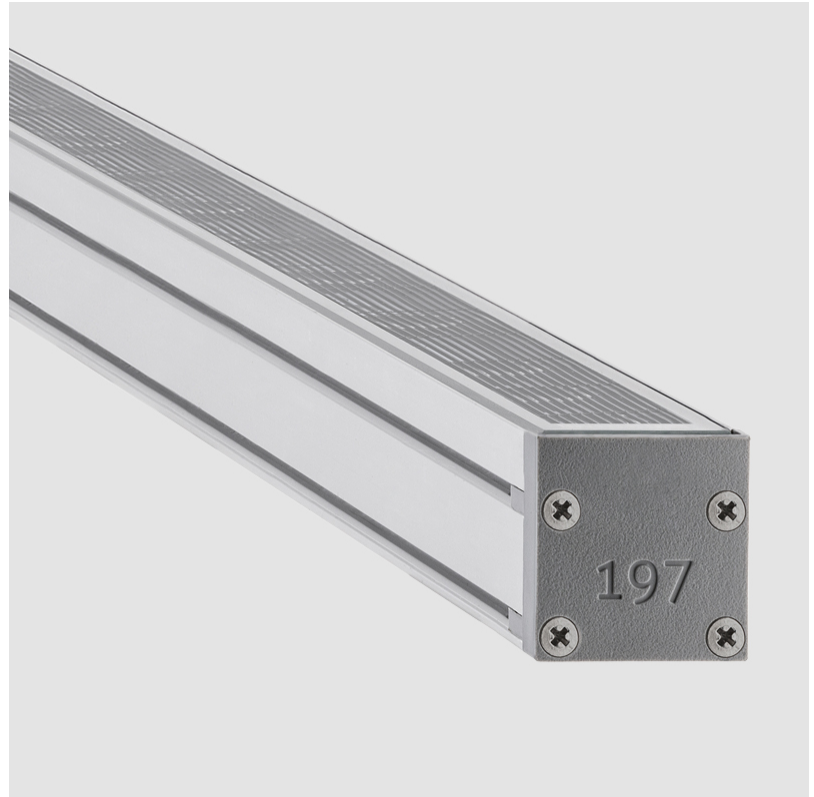

SLASH 30 RECESSED

E12I0053- _____ - _____
base number   Color   Lens
                         Temperature   Options

1. To build a product code in our configurator select the specify button on the base model # product page
2. To build a manual product code on this datasheet choose from the options listed below in blue font and add the suffix to the base model #

GENERAL

Series: Slash 30
Brand: Unonovesette
Division: Exterior
Mounting Type: Recessed
Mounting Location: In-Ground
Subcategory: Wallwash

PHYSICAL

Shape: Rectangle
Length (mm): 853
Length (in): 33 3/16
Width (mm): 30
Width (in): 1 3/16
Height (mm): 53.5
Height (in): 2 1/8
Light Distribution: Adjustable / Direct
Diffuser: Extra clear tempered 6mm
Fixture Finish: ANA
Fixture Material: Extruded Aluminum
Cable Details: IP68 30cm Cable with Easy Lock system

ELECTRICAL

Lamp Type: LED
Input Wattage (W): 48
Total Output Wattage (W): 37.5
Dimming: Non-Dimmable
Driver Included: No
Driver Location: Remote
Driver Type: Constant Voltage - Universal
Driver Class: Class 2
Input Voltage (V): 120 - 277
Output Voltage (V): 24
Upon Request: Phase Dimming (120Vac only) / 0-10V Dimming

LED

Color Temperature (°K): 2200 / 2700 / 3000 / 4000
Max. Delivered Lumen (lm): 3420 (3000K)
CRI: >90 CRI
Lamp Life (hrs): 100000

OPTICAL

Optic°: 12 / 21 / 31 / 46 / 13x36
Adjustability: Tilt ±20°

RATINGS AND CERTIFICATIONS

Certified By: Certified for North American Standards
IP rating: IP67
IK Rating: IK06